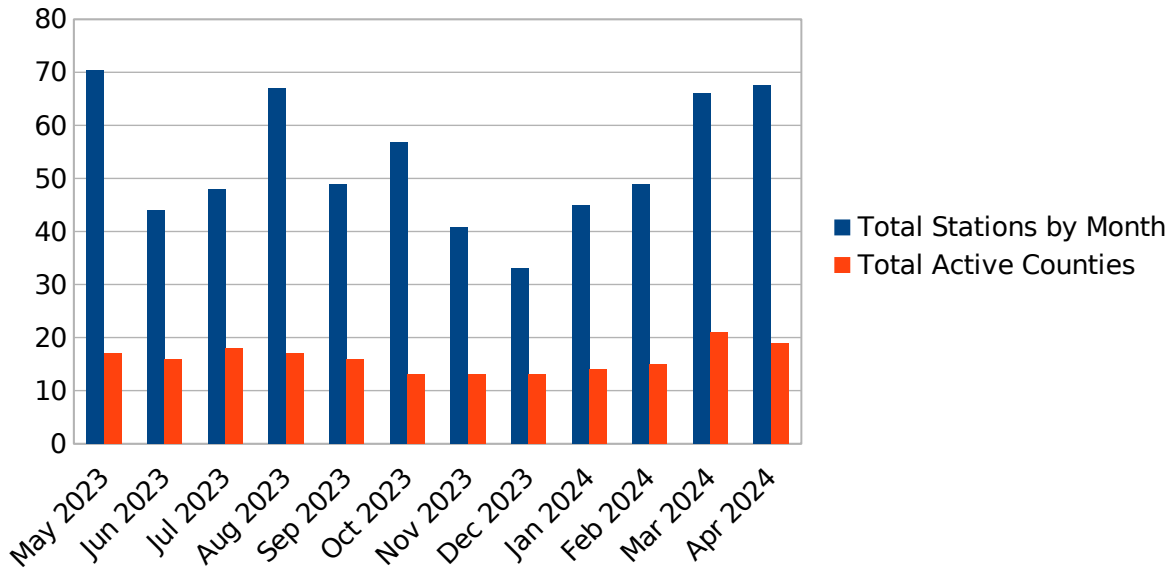

Number of OHDEN Checkins by District and County by Month

Note: data are normalized to 4 net sessions per month

2024		Jan	Feb	Mar	Apr	May	Jun	Jul	Aug	Sep	Oct	Nov	Dec	2023
6	Crawford													
	Richland													
	Ashland													
	Wayne				0.8	4								
	Morrow													
	Holmes													
7	Marion													
	Knox				0.8	0.8								
	Union													
	Delaware	0.9	2	4	3.2	3.2	2	2	2	2	2.4	1.6	1	
	Licking	2.7	5	1	2.4	4	3		4	3	1.6	1.6	2	
	Madison													
	Franklin	0.9	3	4	4	0.8	2	1	4	2	3.2	1.6	1	
	Fairfield													
	Fayette													
Pickaway														
8	Ross													
	Hocking													
	Perry													
	Vinton													
	Athens								1	1				
	Pike													
	Jackson													
	Gallia													
	Meigs	5.4	4	7	4.8	4	4	4	5	4	5.6	5.6	4	
	Scioto													
	Lawrence													
9	Tuscarawas													
	Harrison													
	Jefferson	6.3	4	6	6.4	10.4	6	5	7	5	7.2	4.8	1	
	Coshocton	3.6	4	4	6.4	4	3	2	4	3	3.2	3.2	3	
	Guernsey													
	Muskingum													
	Belmont													
	Morgan													
	Noble			1	1.6									
	Monroe			1										
Washington			1	1.6										
10	Lorain					0.8								
	Medina													
	Cuyahoga										0.8			
	Lake													
	Geauga													
	Ashtabula													
n/a	Outside Stations	0.9		1		1.6	3	3	4	2	3.2	2.4	2	
n/a	Outside Misc.				2					1	0.8			

Number of OHDEN Checkins by District and County by Month													
Note: data are normalized to 4 net sessions per month													
2024	Jan	Feb	Mar	Apr	May	Jun	Jul	Aug	Sep	Oct	Nov	Dec	2023
Total by Month	45	49	66	67.6	70.4	44	48	67	49	56.8	40.8	33	
Total Active Co. (>= once / mo.)	14	15	21	19	17	16	18	17	16	13	13	13	
Note: Outside Stations are those outside Ohio but actively involved with OHDEN.													
Outside Misc. are those outside Ohio that may occasionally check in.													

Total Stations and Active Counties

April 2024 statistics are much the same as March 2024.